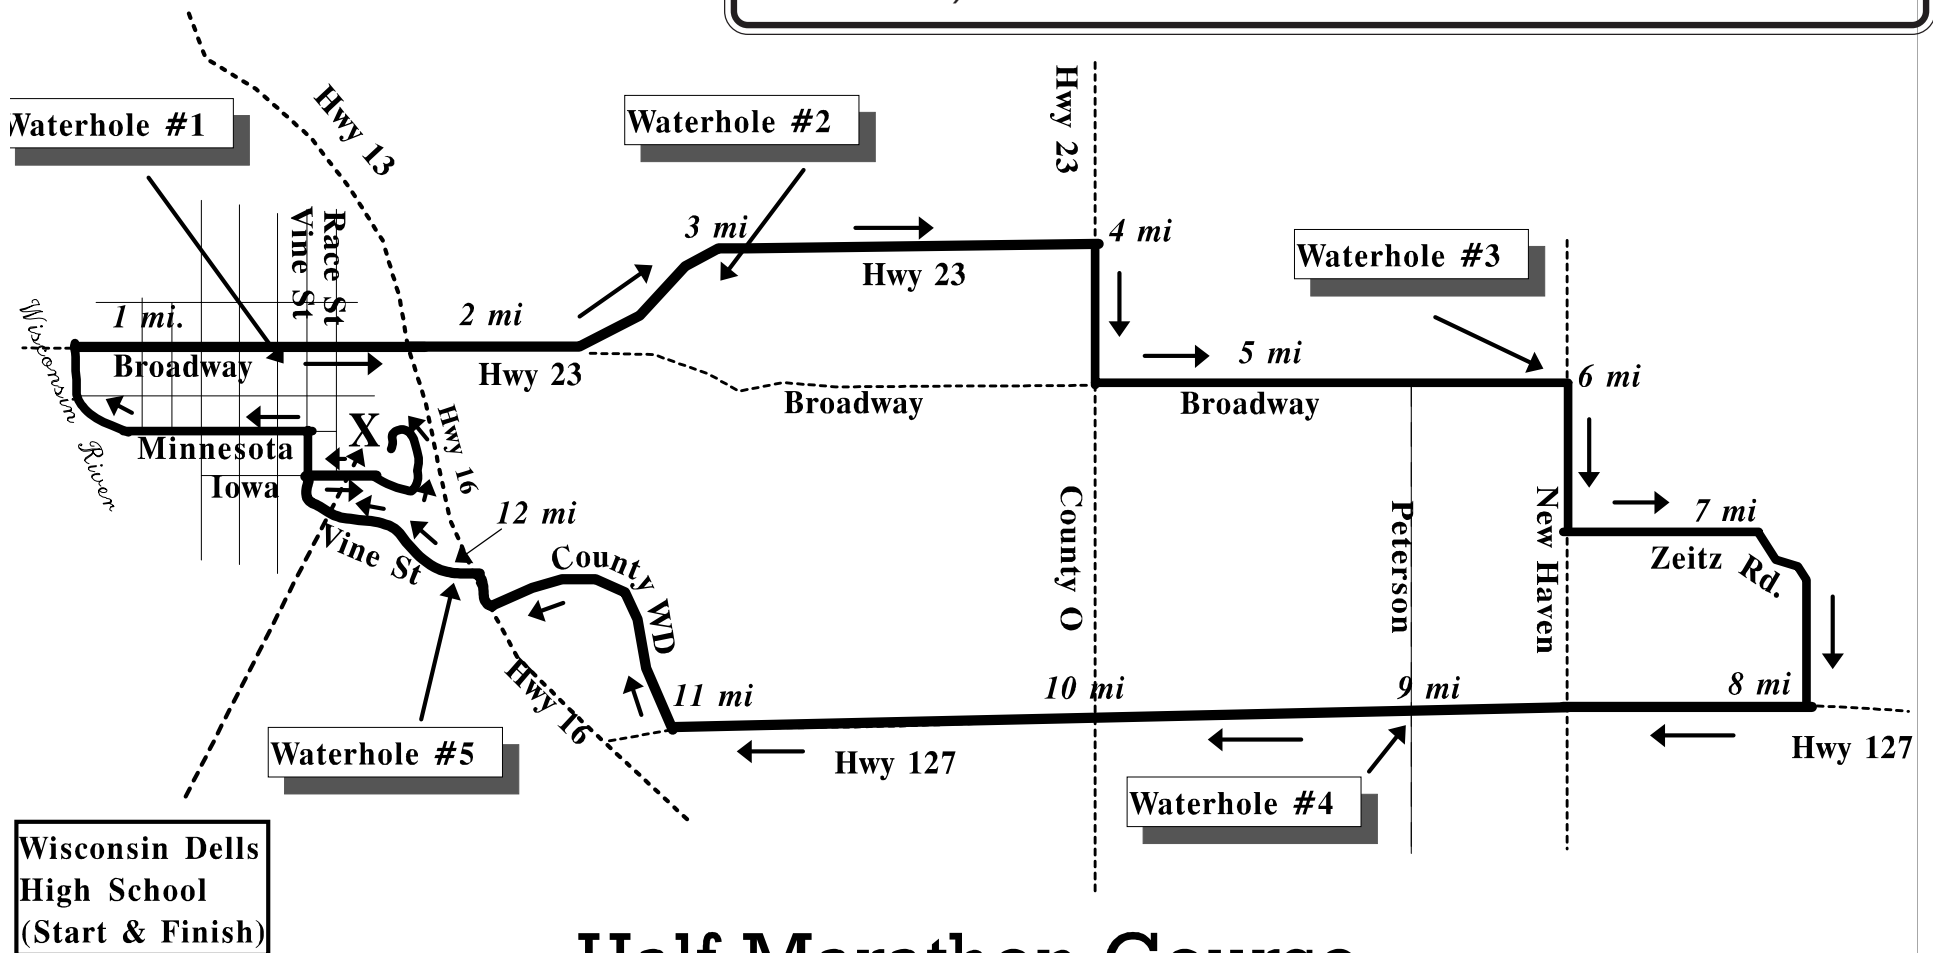

WO-ZHA-WA '05

Course Directions Half Marathon

Race Instructions: (Note....run first FOUR miles on RIGHT side of the Road)
 Start just inside gate of HS parking lot, follow Iowa St, Rt on Vine, Left on Minnesota, Rt on Eddy to Broadway, Rt on Broadway thru town, straight on Hwy 23 thru 13/16 intersection (Run on Rt while on Broadway and 23), follow 23 to Rt on Cty O, (Run on LEFT side of road from here to finish) Left on Broadway, Right on New Haven, Left on Zeitz, Right on Hwy 127, Right on WD (just before Hwy 16), Right on 16 for 30 yds, cross 16 and proceed on Vine, Right on Iowa, follow into HS parking lot and keep right to South entrance to track, go counter clockwise for 3/4 lap on track to finish in front of stands.
 (There are arrows at all intersections - half-marathon specific ones have "1/2" painted along with the arrow.)

Half Marathon Course